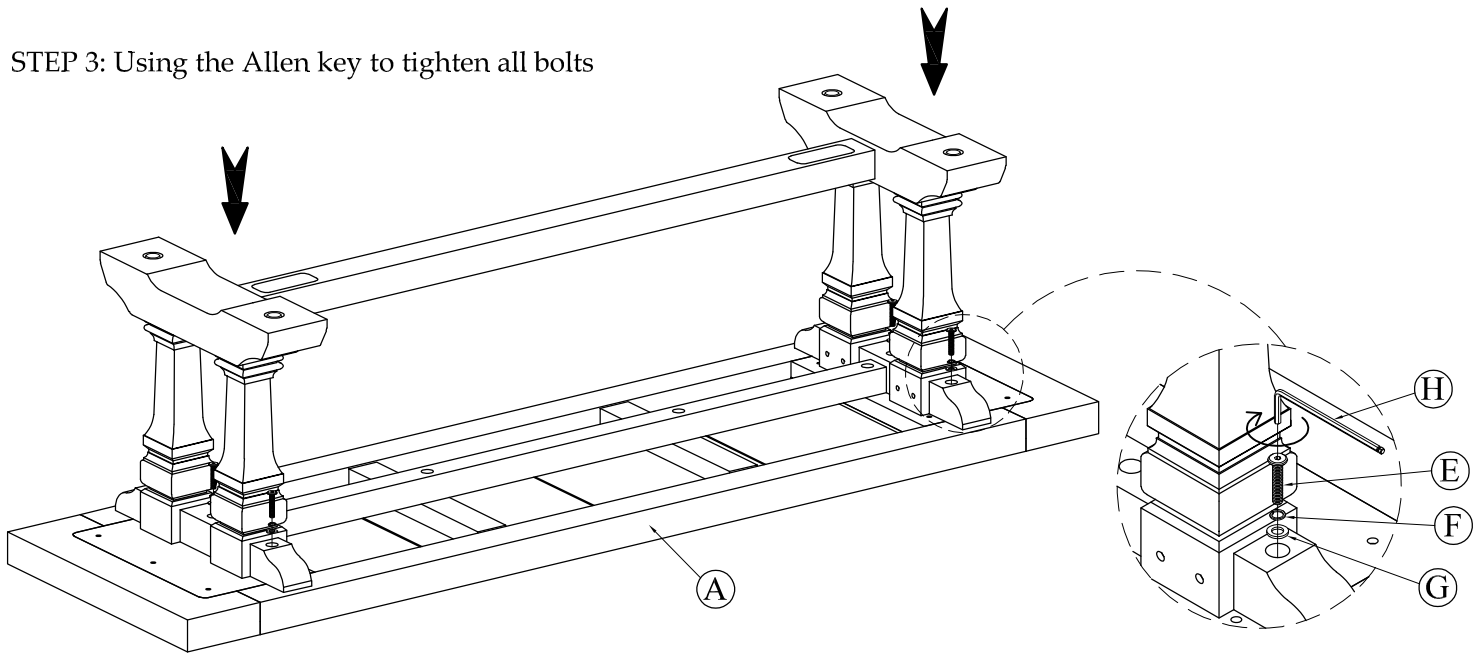

STEP 3: Using the Allen key to tighten all bolts