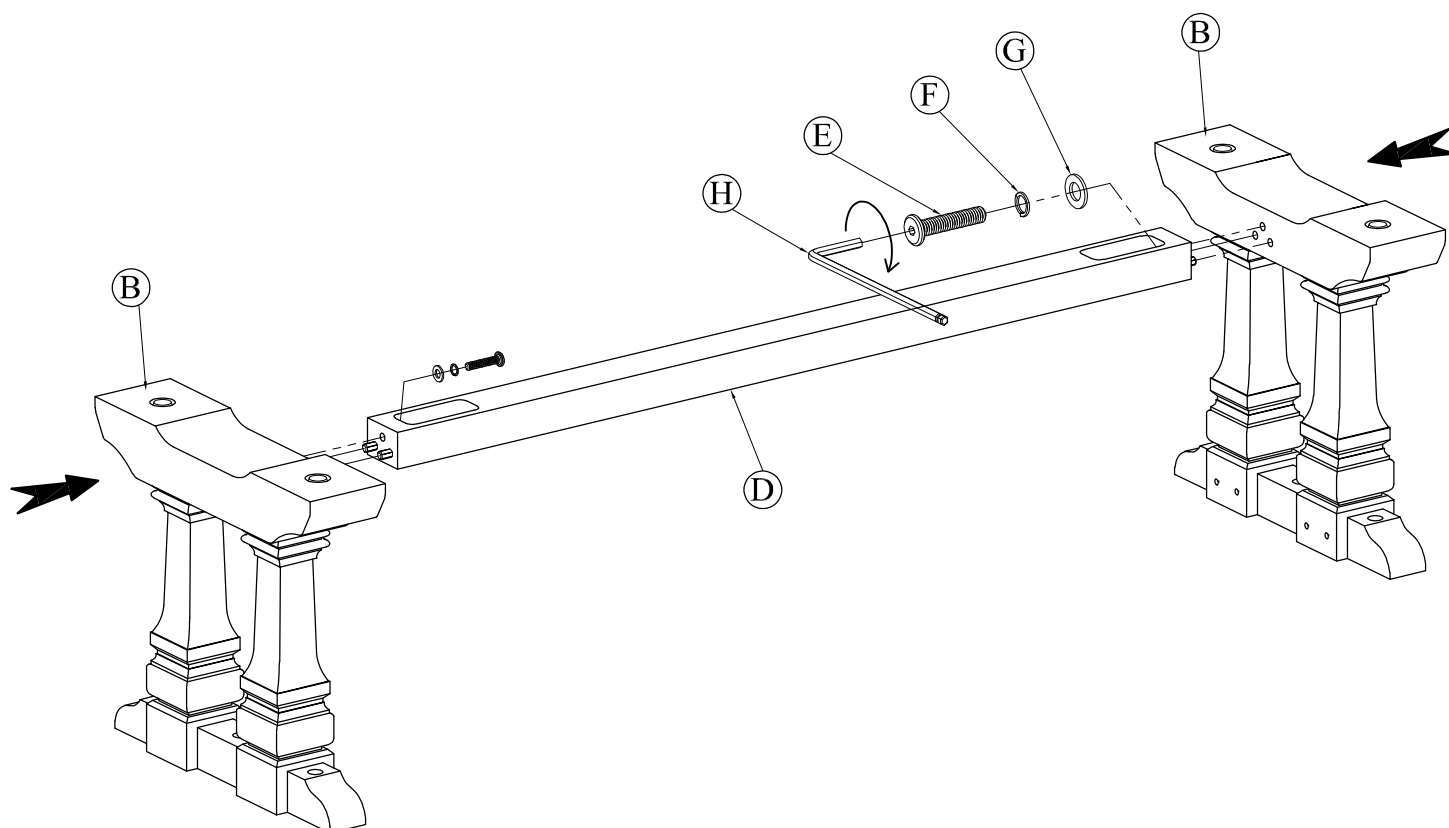

Components and Hardware List

Bench Top		Assembly Leg		Top Stretcher		Bottom Stretcher	
1 pc.		2 pcs.		1 pc.		1 pc.	
Allen Head Bolt M8-32 x 50mm	Lock Washer Ø9 x Ø13mm	Flat Washer Ø8 x Ø16mm	Allen Key 4 x 110mm				
12 pcs.	12 pcs.	12 pcs.	1 pc.				

STEP 1: Do not fully tighten the bolts