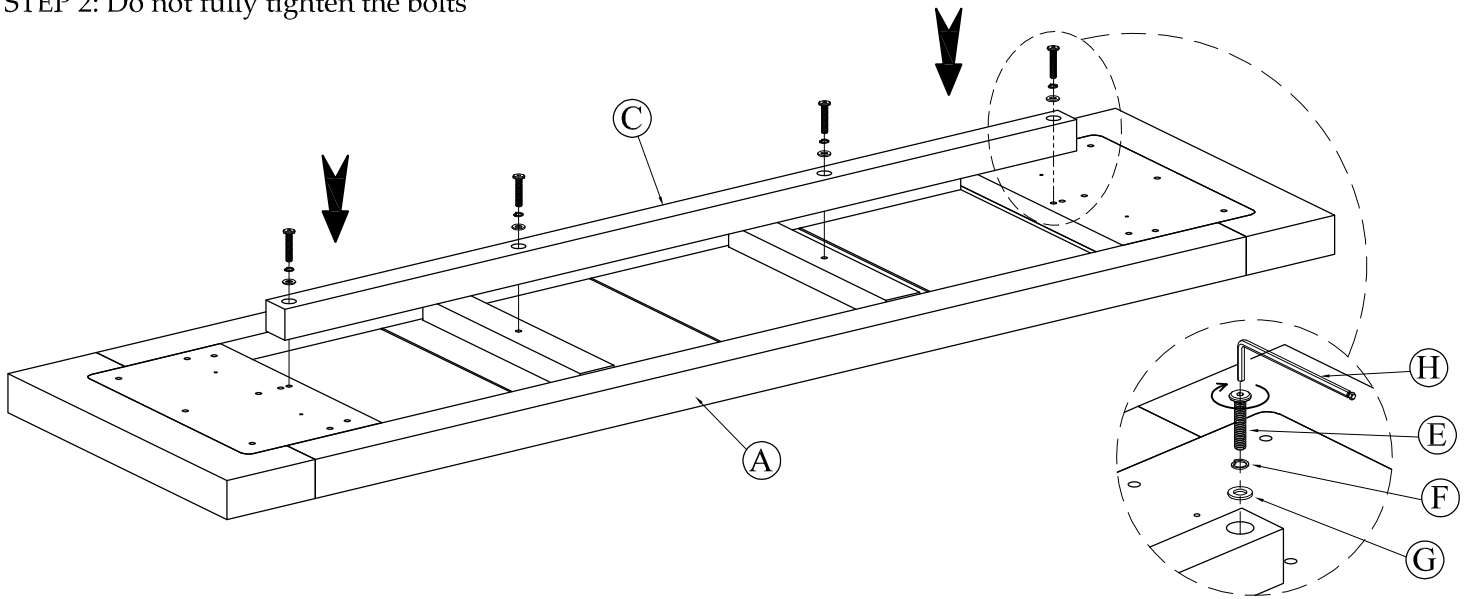

STEP 2: Do not fully tighten the bolts